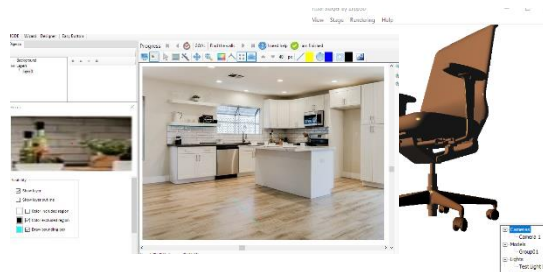

Vantage S3D makes it possible to share all the comforts that turn a property into a home.

Visit Us

www.virtualstage.io

www.zipp3d.com

Vantage S3D

a virtual staging platform

Hardware shown here is representative only. System specifications differ by option. Contact your distributor for options detail. All options include two (2) wide-screen displays for optimal viewing space.

- All software comes pre-installed
- High-end computing power makes this system both fast and easy-to-use
- 2D and 3D applications for processing images and interior design are included
- Real, high-resolution 3D models come pre-installed for decorating small or large spaces
- No up-front capital expenses
- Cheaper than in-the-cloud alternatives
- Best image quality because it is real rendering – no more fake staging photos

The software has a focus on ease-of-use to allow a broad group of individuals to create stunning designs. Brokers, real-estate agents or interior designers can review staging options with their customers in real-time.